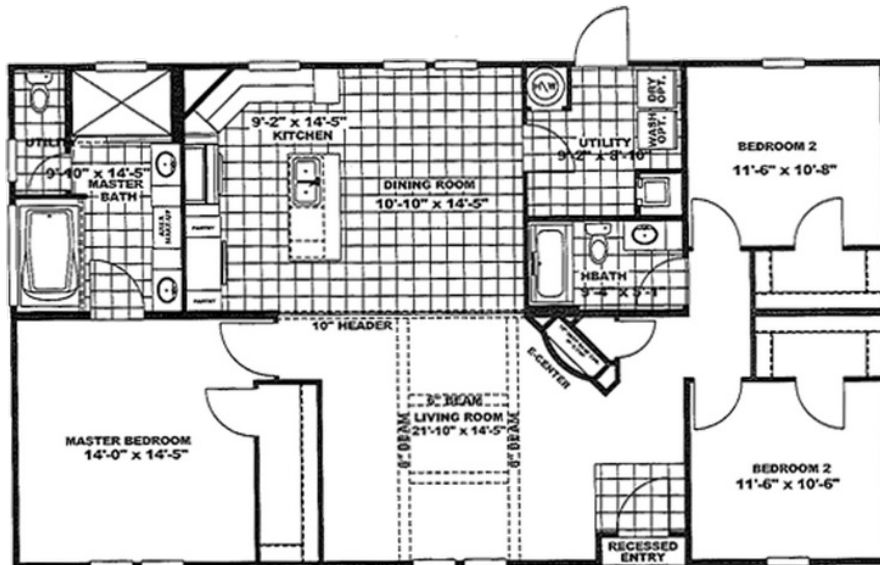

### THE FREEDOM 3252

Model number: 27FRE32523AH20

**3 beds • 2 baths • 1664 sq.ft. • 32' width • 52' depth**

Our home building facilities invest in continuous product and process improvements. Plans, dimensions, features, materials, specifications and availability are subject to change without notice or obligation. Renderings and floor plans are representative likenesses of our homes and may differ from the actual homes. We invite you to tour a Home Center near you and inspect the highest value in quality housing available or call (864) 855-0030 to speak with a Home Consultant. Copyright 2017, CMH. All rights reserved.

## THE FREEDOM 3252 Model number: 27FRE32523AH20

**3 beds • 2 baths • 1664 sq.ft. • 32' width • 52' depth**

Our home building facilities invest in continuous product and process improvements. Plans, dimensions, features, materials, specifications and availability are subject to change without notice or obligation. Renderings and floor plans are representative likenesses of our homes and may differ from the actual homes. We invite you to tour a Home Center near you and inspect the highest value in quality housing available or call (864) 855-0030 to speak with a Home Consultant. Copyright 2017, CMH. All rights reserved.